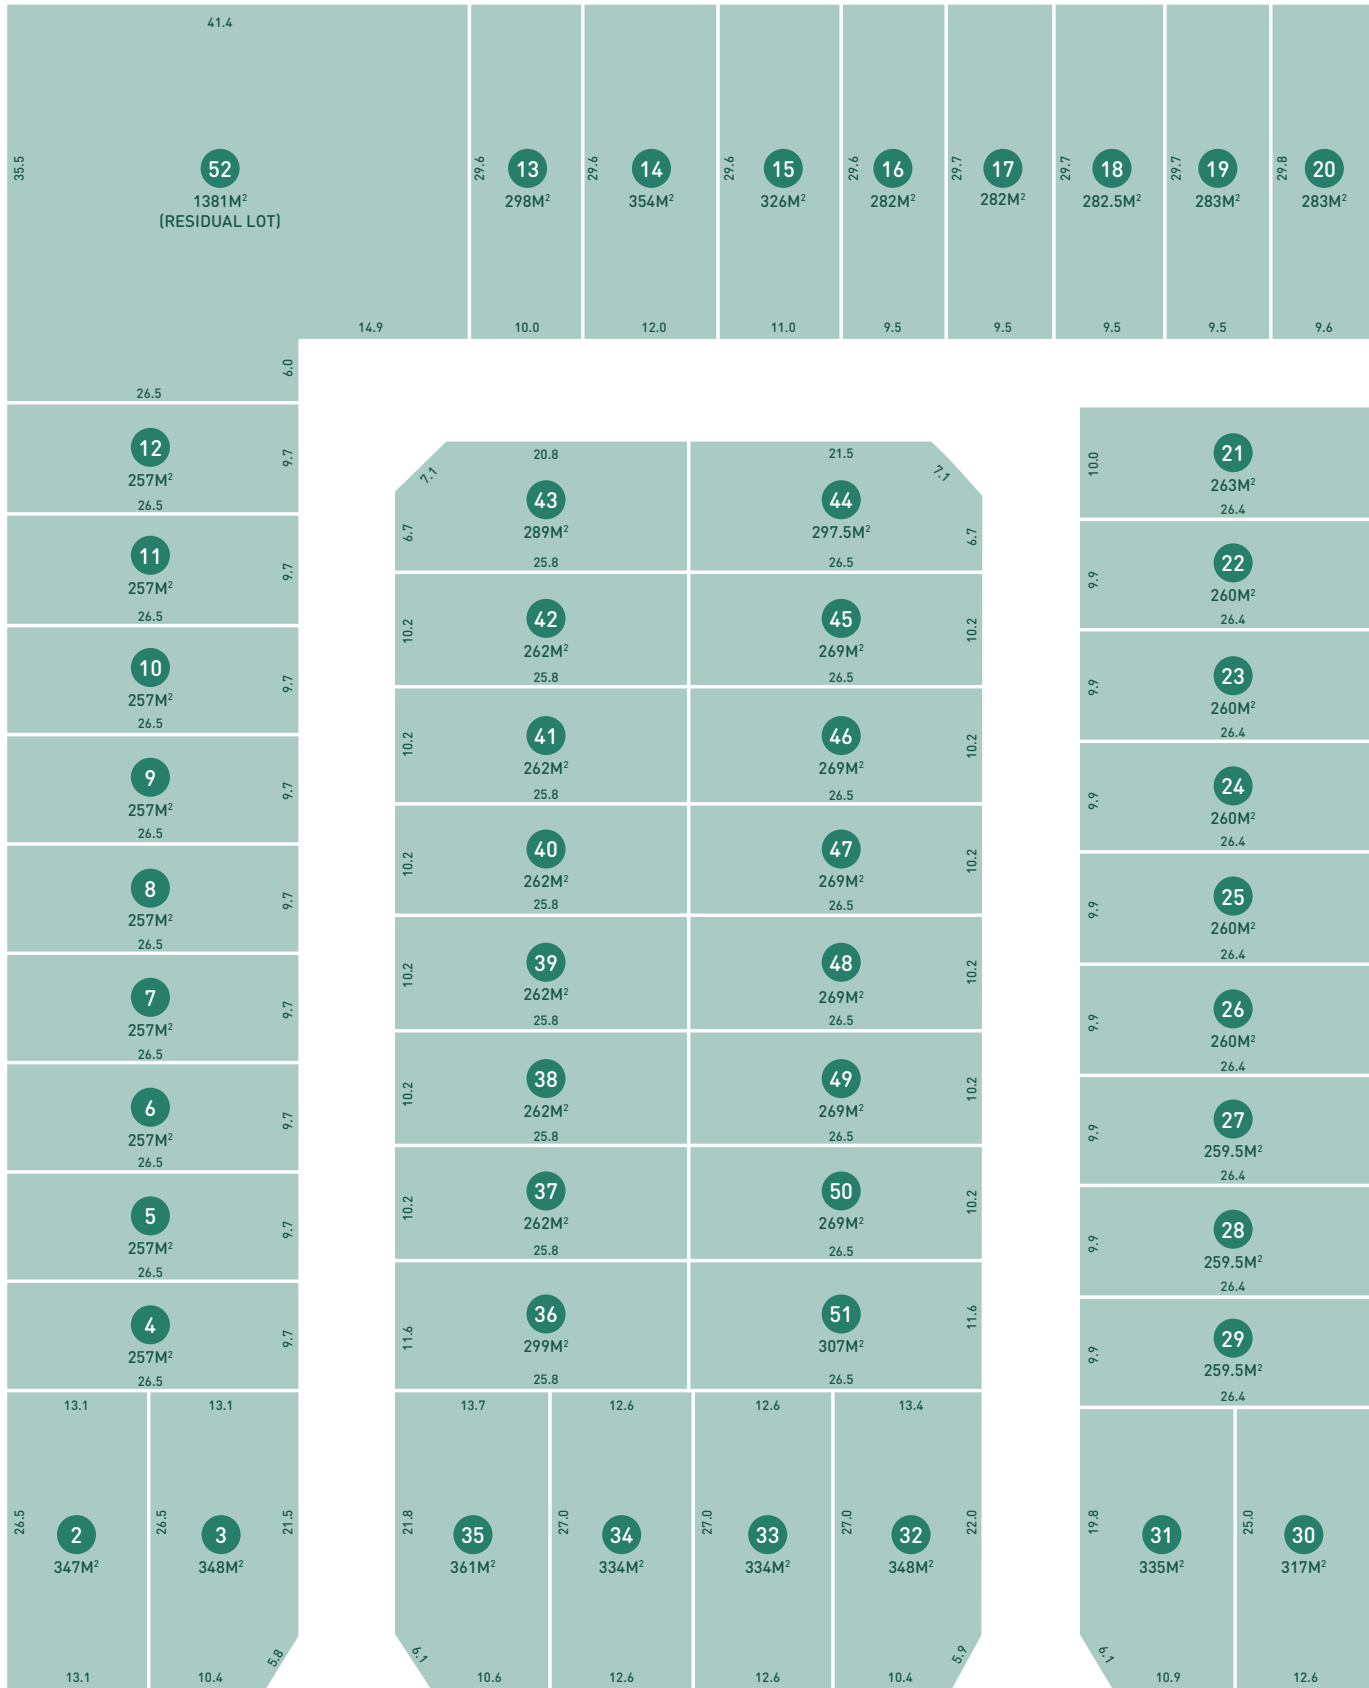

WINDSOR ROAD

STONE MASON DRIVE