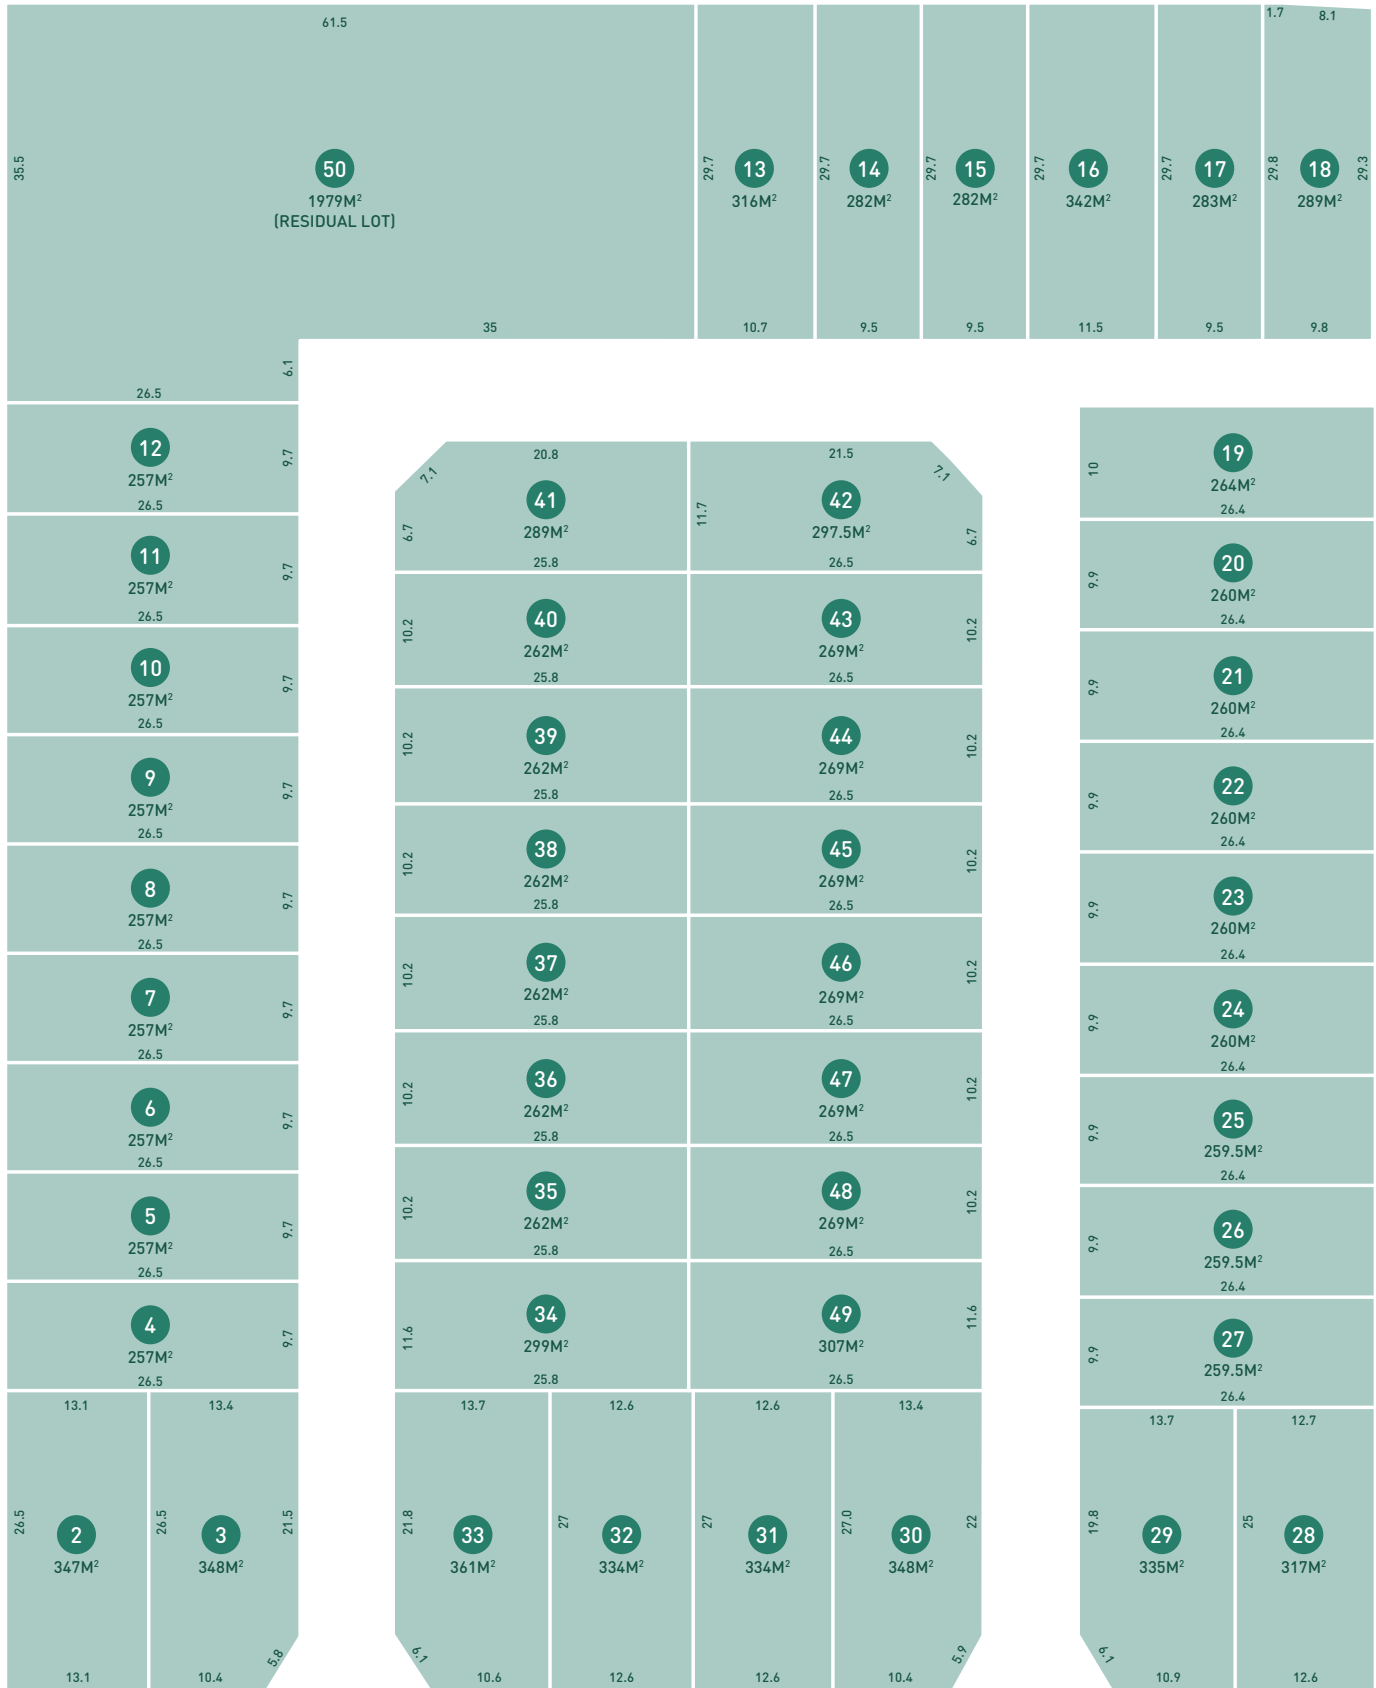

WINDSOR ROAD

STONE MASON DRIVE